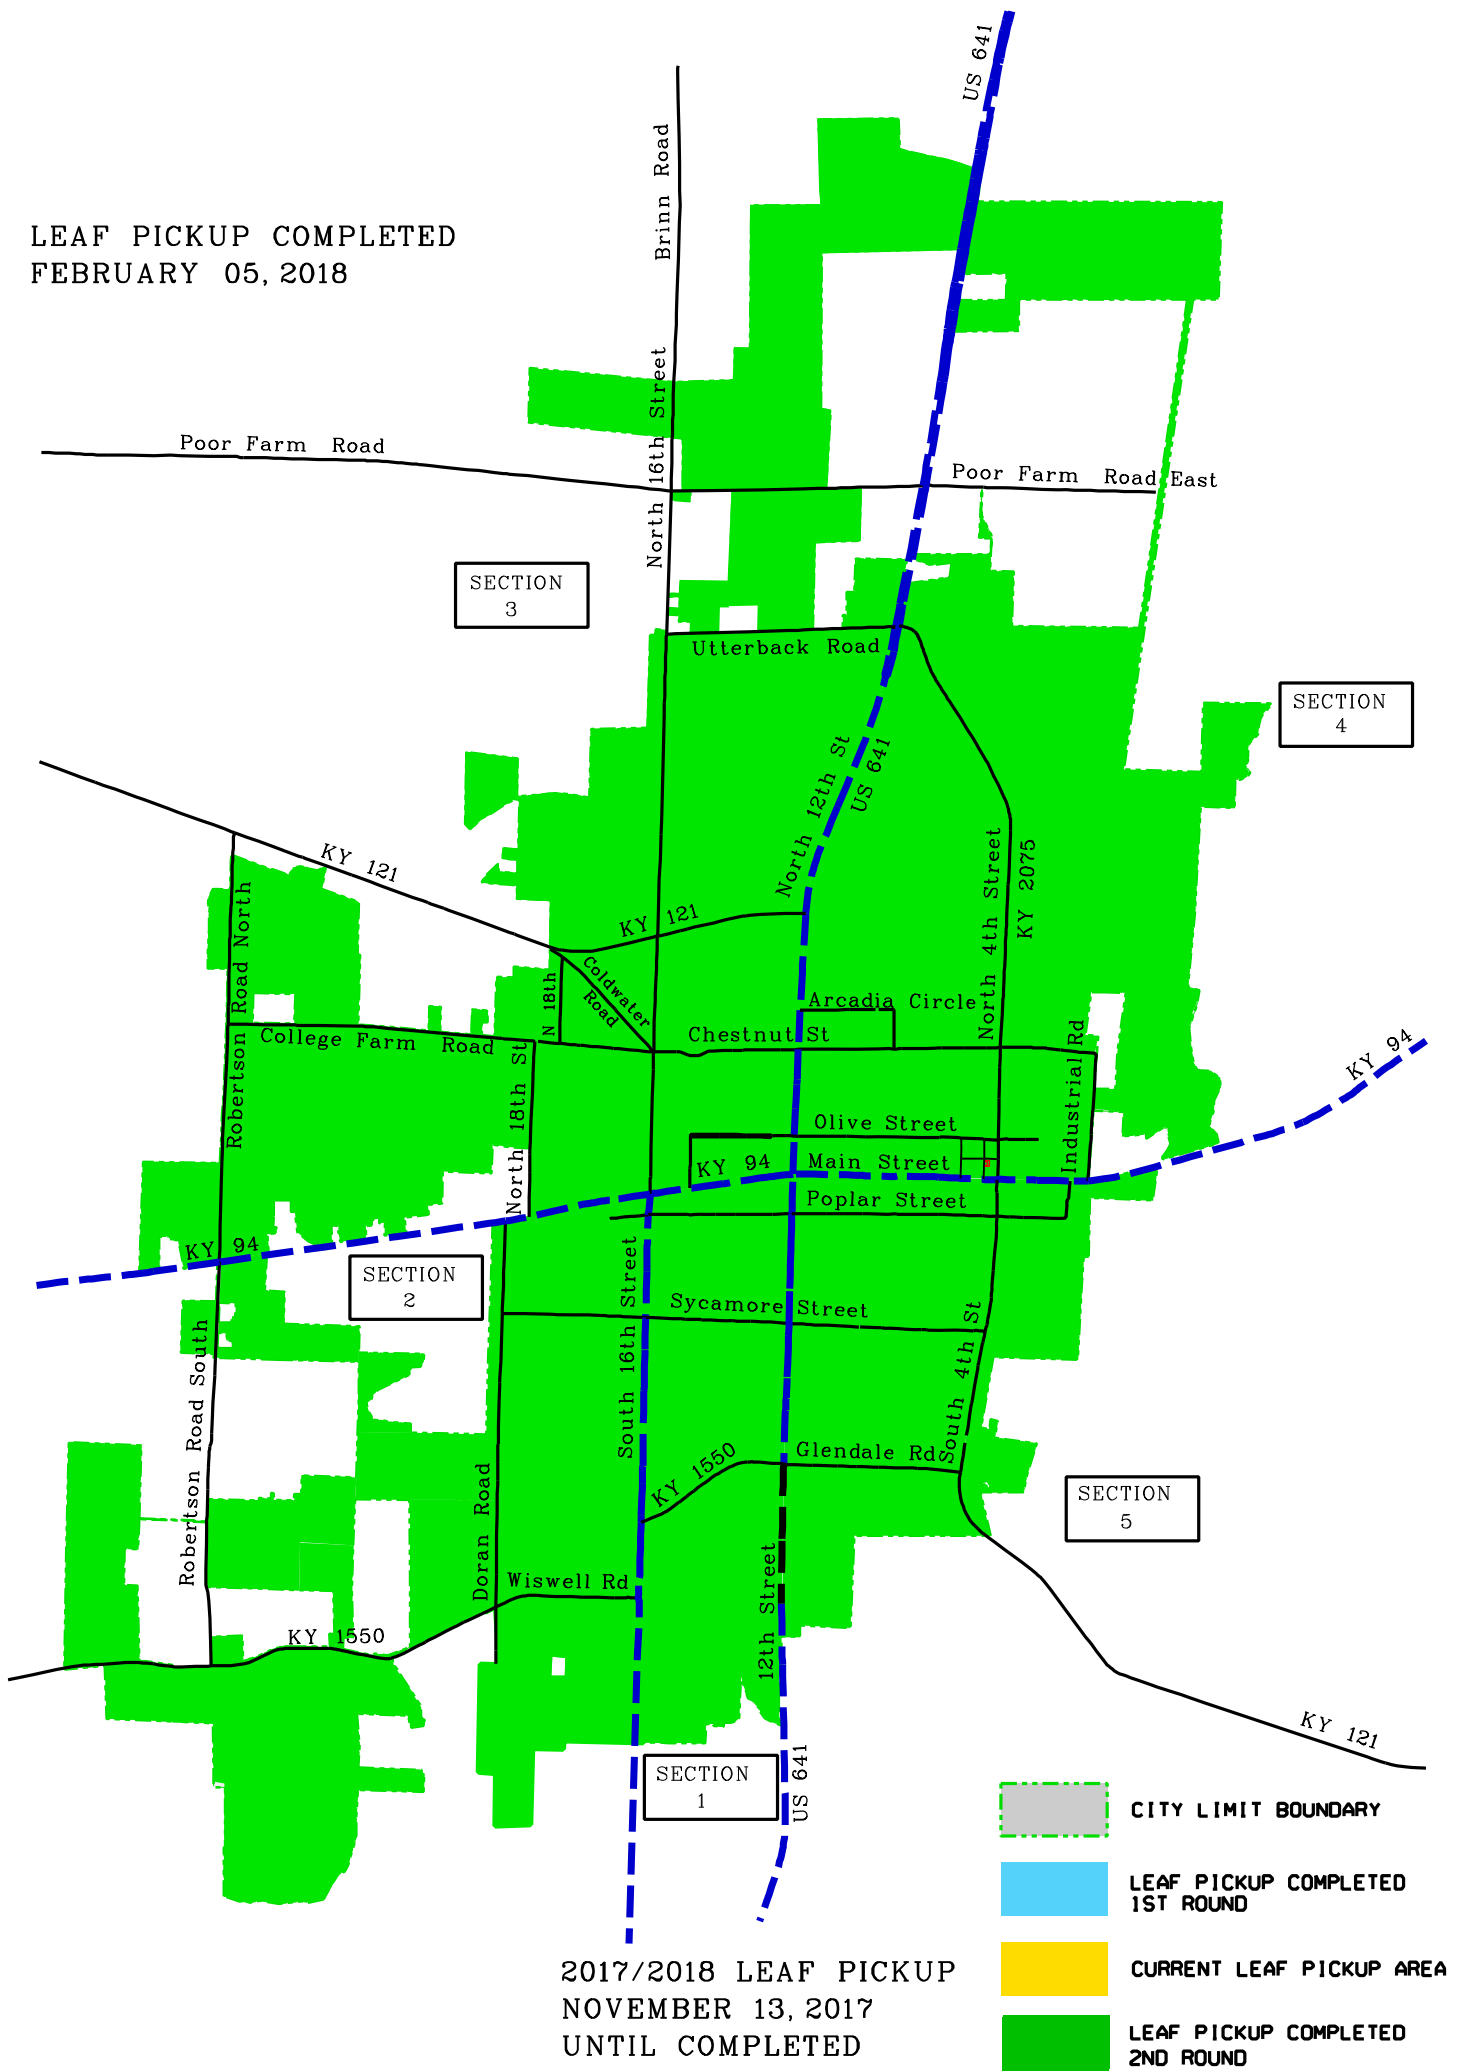

LEAF PICKUP COMPLETED
 FEBRUARY 05, 2018

2017/2018 LEAF PICKUP
 NOVEMBER 13, 2017
 UNTIL COMPLETED

- CITY LIMIT BOUNDARY
- LEAF PICKUP COMPLETED 1ST ROUND
- CURRENT LEAF PICKUP AREA
- LEAF PICKUP COMPLETED 2ND ROUND