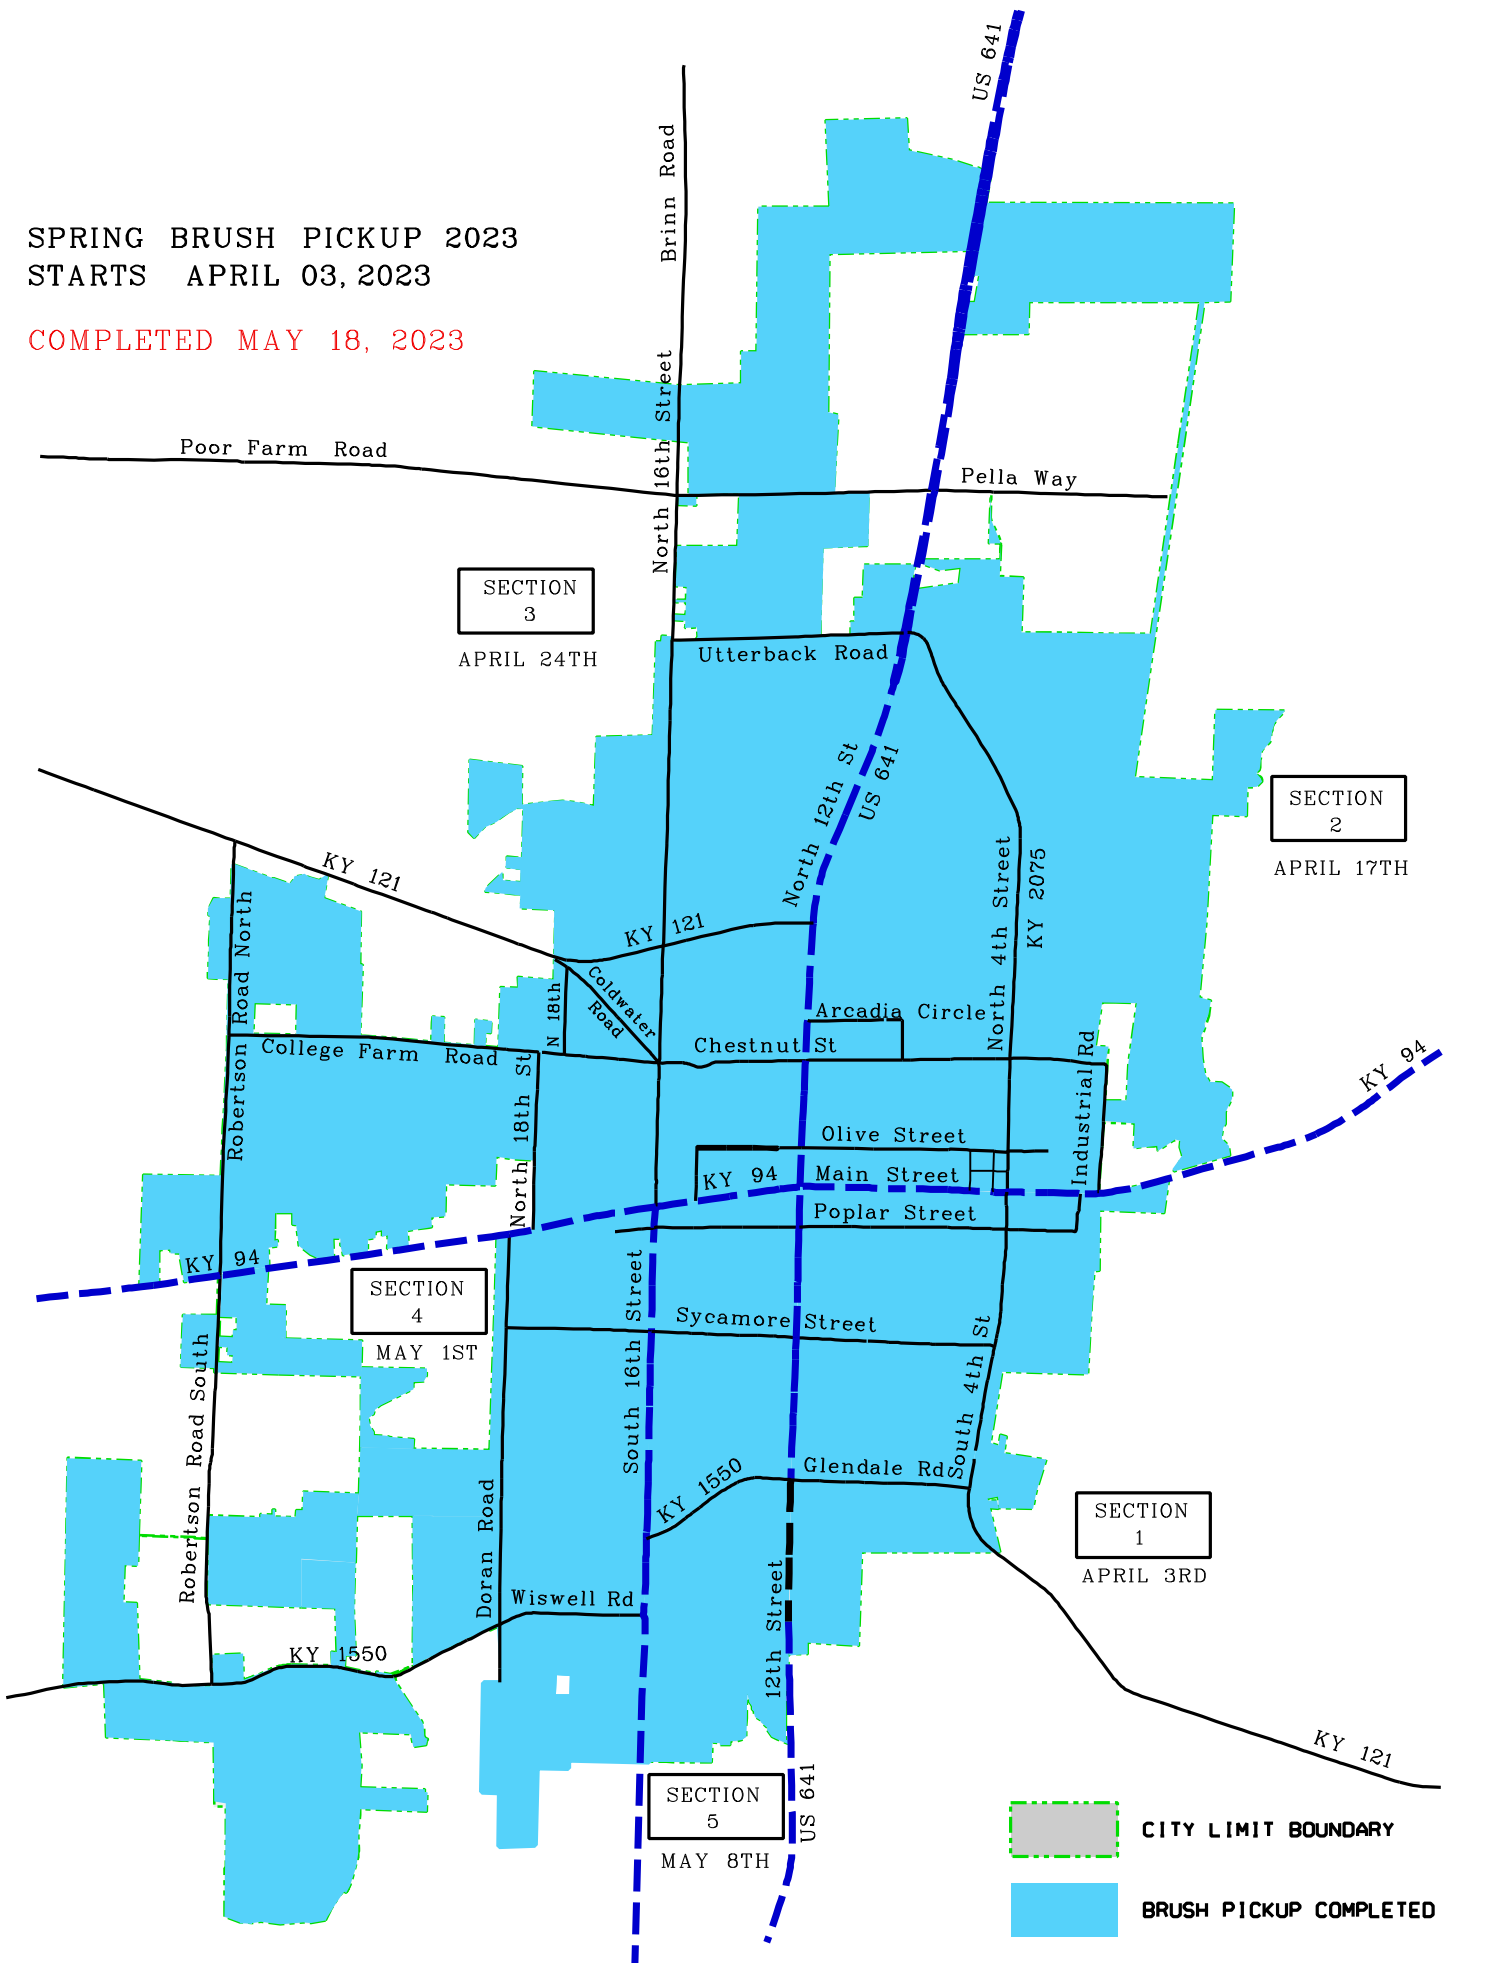

SPRING BRUSH PICKUP 2023
STARTS APRIL 03, 2023

COMPLETED MAY 18, 2023

THE 2023 SPRING BRUSH PICKUP
APRIL 03, 2023
UNTIL COMPLETED

-  CITY LIMIT BOUNDARY
-  BRUSH PICKUP COMPLETED
-  CURRENT BRUSH PICKUP AREA