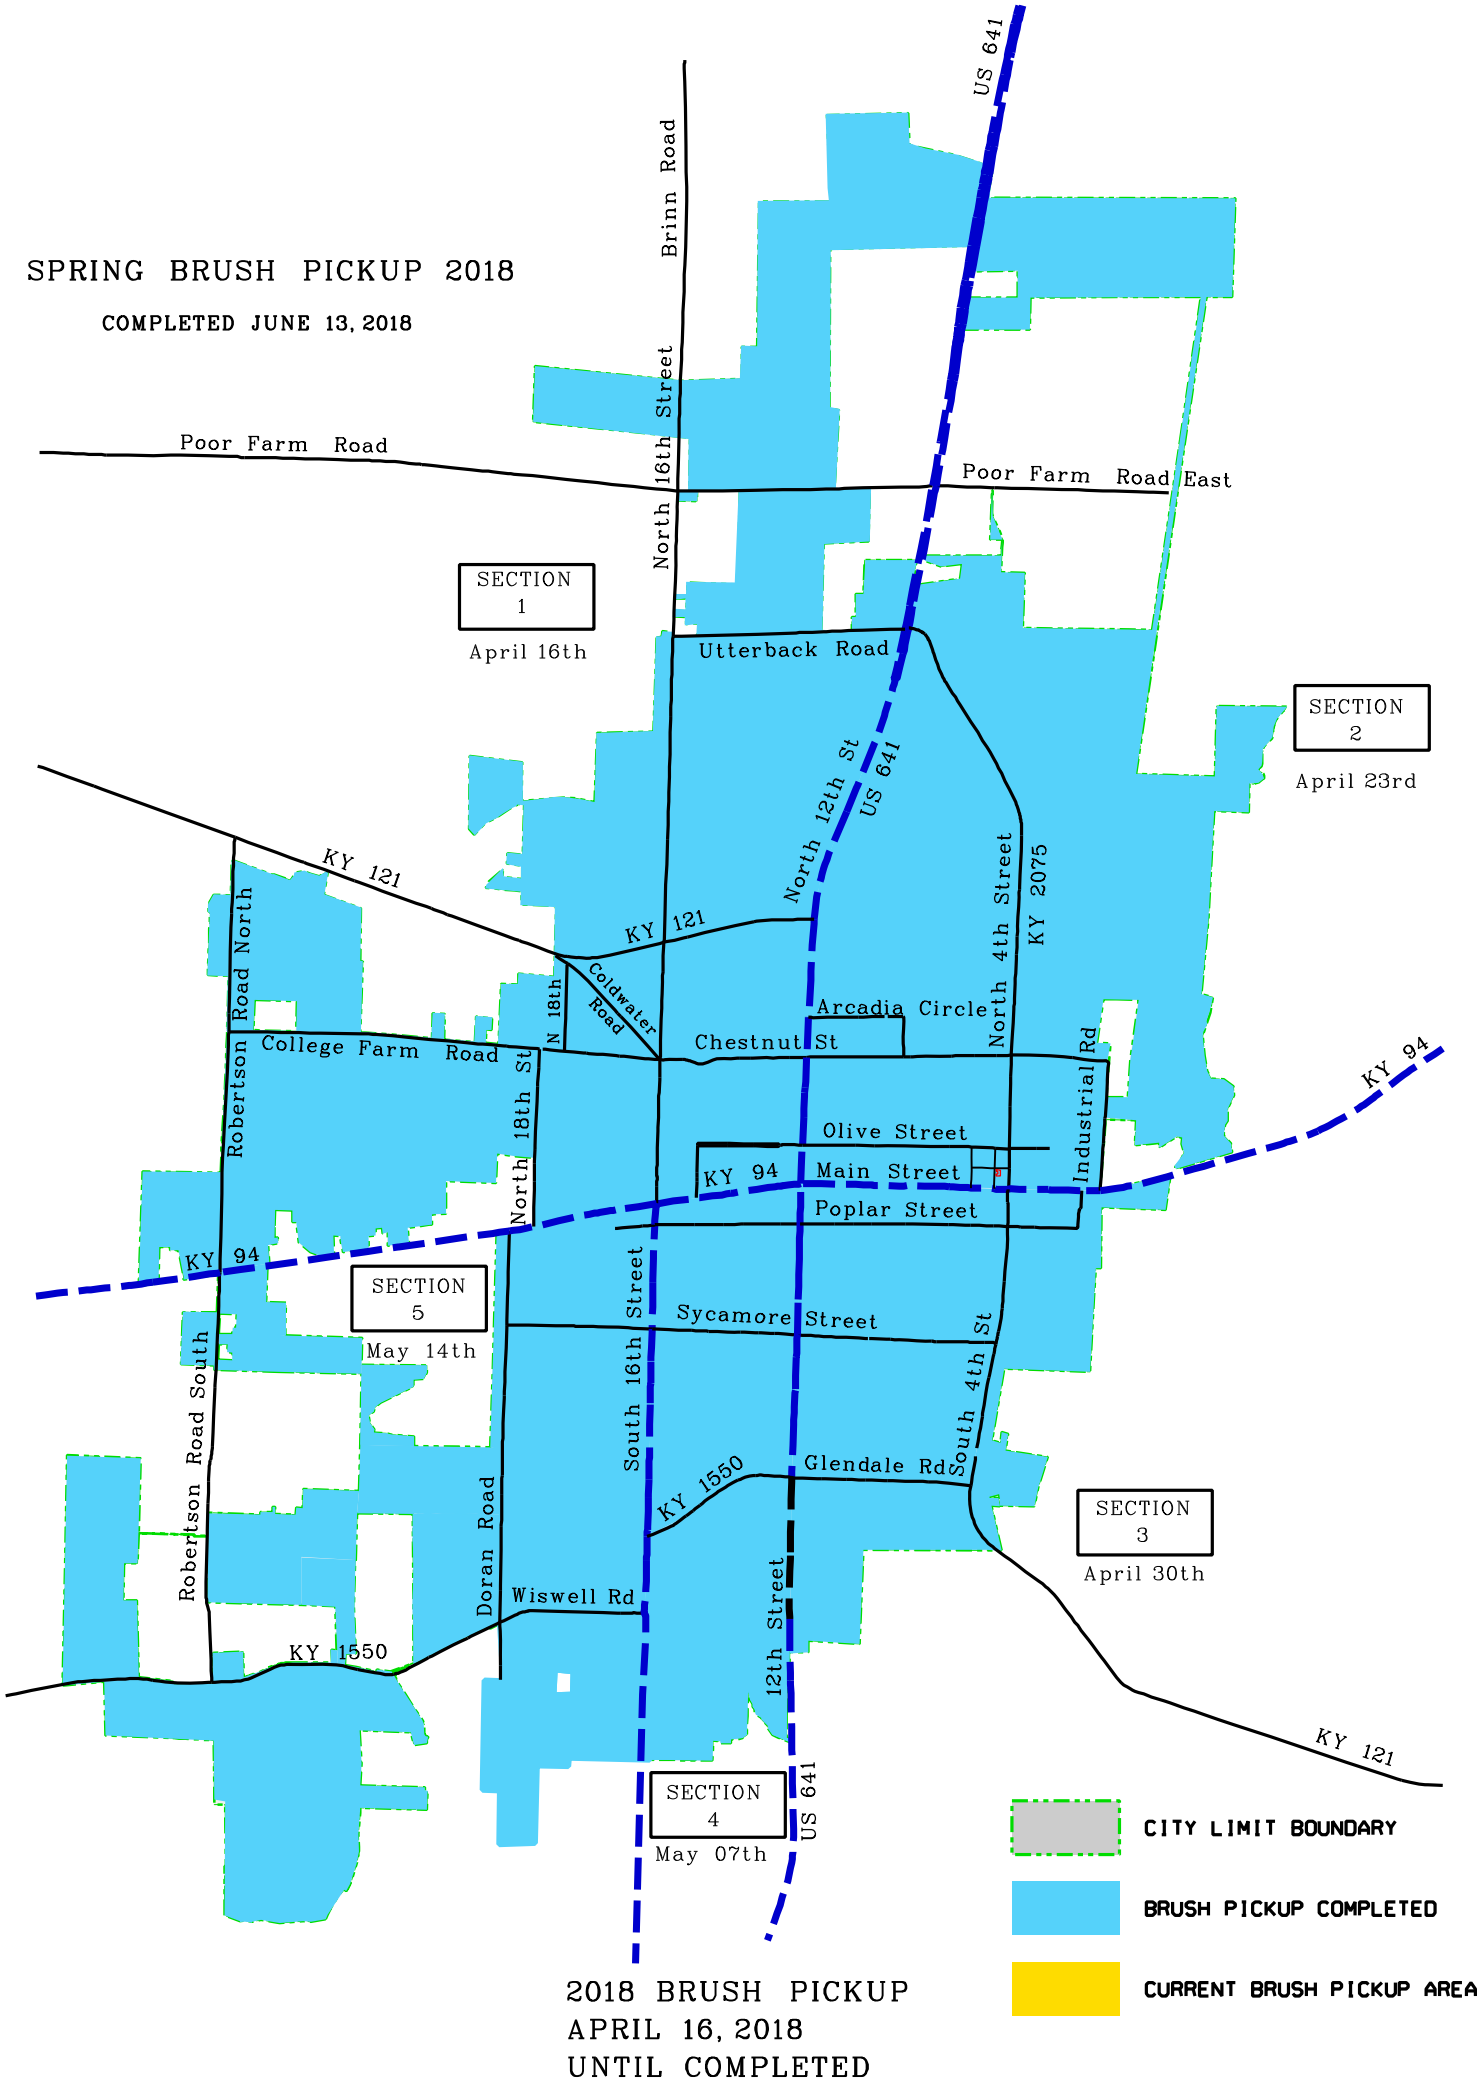

SPRING BRUSH PICKUP 2018

COMPLETED JUNE 13, 2018

2018 BRUSH PICKUP
APRIL 16, 2018
UNTIL COMPLETED

-  CITY LIMIT BOUNDARY
-  BRUSH PICKUP COMPLETED
-  CURRENT BRUSH PICKUP AREA